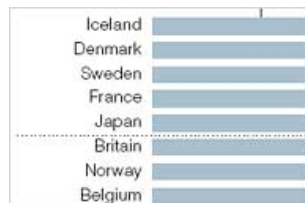

Only adults in Turkey expressed more doubts on evolution. In Iceland, 85 percent agreed with the statement.

### Multimedia

Chart: Belief in Evolution, by Country