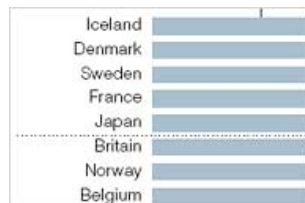

The United States had the second-highest percentage of adults who said the statement was false and the second-lowest percentage who said the statement was true, [researchers reported in the current issue of Science](#).

Only adults in Turkey expressed more doubts on evolution. In Iceland, 85 percent agreed with the statement.

Multimedia

Chart: Belief in Evolution, by Country

Related Web Link

[Public Acceptance of Evolution](#)
(Sciencemag.org)